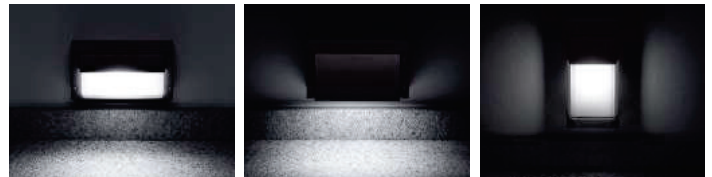

# BLIZ

design by R. FIORATO - F. PAGLIARINI

- GR-94 / Metallic grey / Textured
- AN-96 / Anthracite grey / Textured

Range of indoor et outdoor luminaires for ceiling, wall and post mounted comprising:

- Die-cast painted aluminium housing, trim, guard and screen
- Pressed glass diffuser, white painted inside
- EPDM gasket
- Supplied with SMD self-heat dissipating power LED metal core board: FUTURE-PROOF™
- The SUPERVISA version is compliant with anti-light pollution regulations
- Stainless steel locking screws