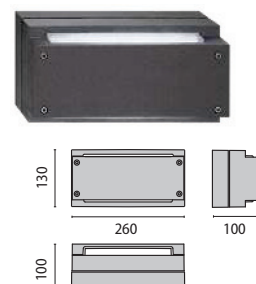

OPTIONAL ACCESSORIES

DESCRIPTION	COLOR	PART NUMBER
BLIZ		
Post Bliz H.500	●	315027
Post Bliz H.500	●	315028
Post Bliz H.1000	●	315025
Post Bliz H.1000	●	315026

Complete unit

1A+1B = please order 2 codes
2A+1B = please order 3 codes