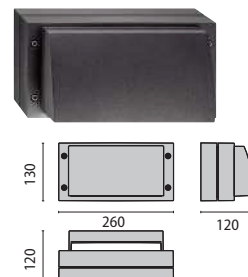

BLIZ SUPERVISA

IK07 2J xx5

LAMPHOLDER	WATTAGE	CLASS	CRI	KELVIN	COS ϕ $\geq 0,9$	OPTIC	OPTIC BEAM	LIGHTSOURCE LUMEN OUTPUT	LUMINAIRE LUMEN OUTPUT	L	B	LIFETIME	COLOUR/ RAL	PART NUMBER
E27	1x60 W	I	•	-	-	A/EW	-	-	-	-	-	-	●	700201
E27	1x60 W	I	•	-	-	A/EW	-	-	-	-	-	-	●	700202

◀▶ Dulux EL Longlife E27 1x20W / ▶▶ Dulux EL Longlife E27 1x23W

BLIZ SPLIT

IK07 2J xx5

LAMPHOLDER	WATTAGE	CLASS	CRI	KELVIN	COS ϕ $\geq 0,9$	OPTIC	OPTIC BEAM	LIGHTSOURCE LUMEN OUTPUT	LUMINAIRE LUMEN OUTPUT	L	B	LIFETIME	COLOUR/ RAL	PART NUMBER
E27	1x60 W	I	•	-	-	S/EW	-	-	-	-	-	-	●	700403
E27	1x60 W	I	•	-	-	S/EW	-	-	-	-	-	-	●	700404

◀▶ Dulux EL Longlife E27 1x20W / ▶▶ Dulux EL Longlife E27 1x23W